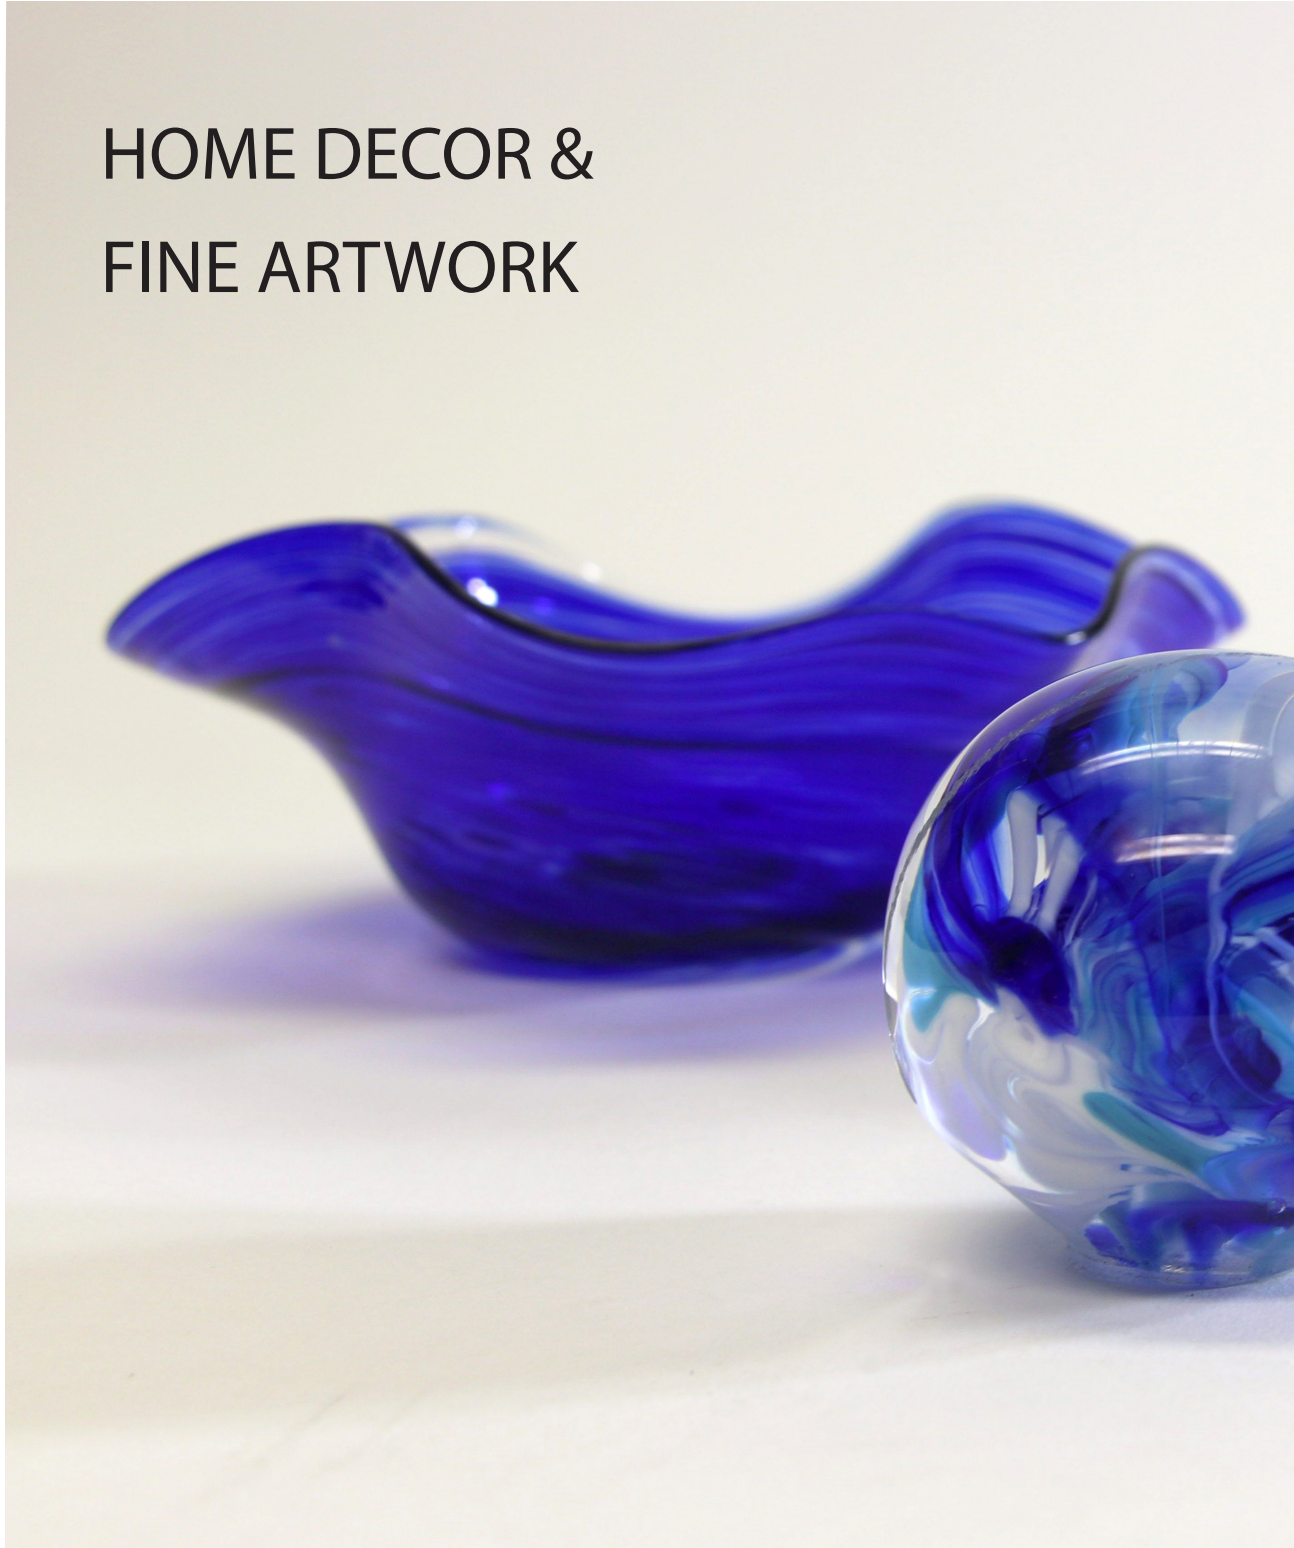

HOME DECOR & FINE ARTWORK