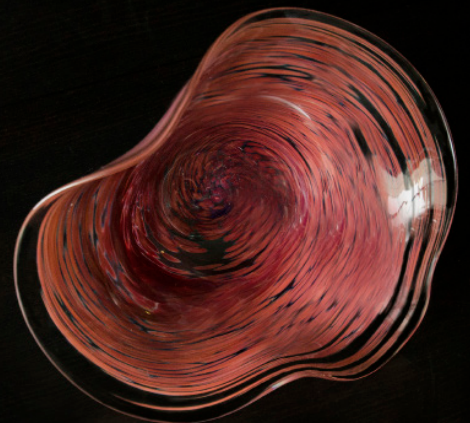

4" x 3" \$225.00/ea with hardware

6" x 4" \$250.00/ea with hardware

8" x 4.5" \$300.00/ea with hardware

10" x 5" \$325.00/ea

WALL SCULPTURES
Small 6" Pieces \$100
Medium 6-8" Pieces \$155
Large 10-12" Pieces \$200
12"-14" \$300
Custom order any size and color

TABLE TOP DECORATIVE BOWLS

6" \$120

8" \$175

10" \$225

12" \$250

14" \$275

Custom order a wavy bowl in any size and color

More than 1 color add \$15/ea