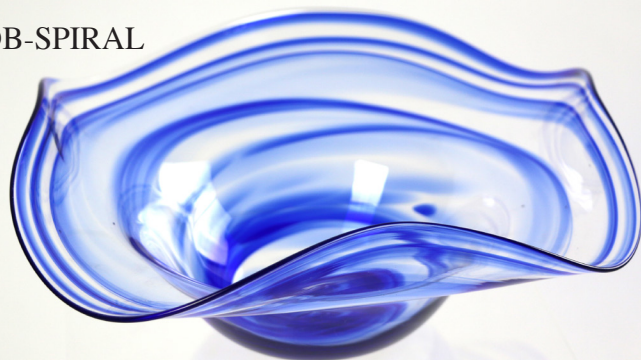

DECORATIVE
BOWLS

DB-SPIRAL